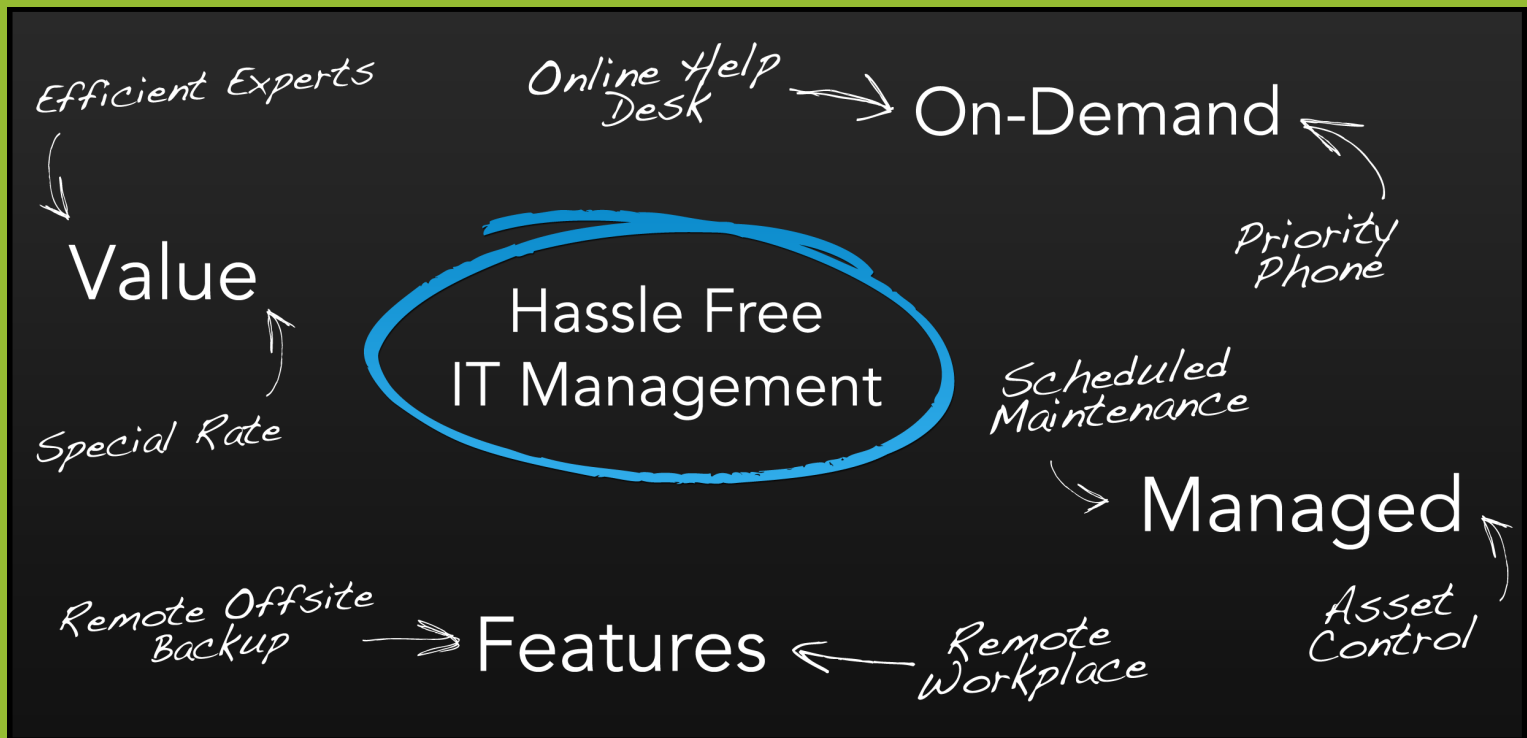

Get back to business with hassle free proactive IT Management.

Focus on your core business
and leave the technology
management to us.

Total IT Management from
Com Connect. Your business needs IT.

comconnect

www.comconnect.net.au

Benefits focused IT Management that reduces costs and increases efficiency.

IT Management Benefits

- Reduced Downtime
- Lower Maintenance Costs
- Prevent Major Outages
- Free More Time for Business Tasks
- Extra Funds for Core Business
- Improved System Performance
- Access to Business Analysts
- Advanced Procurement Process
- Understand your IT Cost Centres
- Reduced Service Rate
- Data Security

*IT Management as an
integrated business
function.*

*Build efficiency
through business
process.*

comconnect

Feature packed IT Management from us, means hassle free IT for you.

Value

- Discounted Service Rate
- Priority Service
- Guides & How-to Sheets
- CD/Software Archiving
- Equipment History Reports